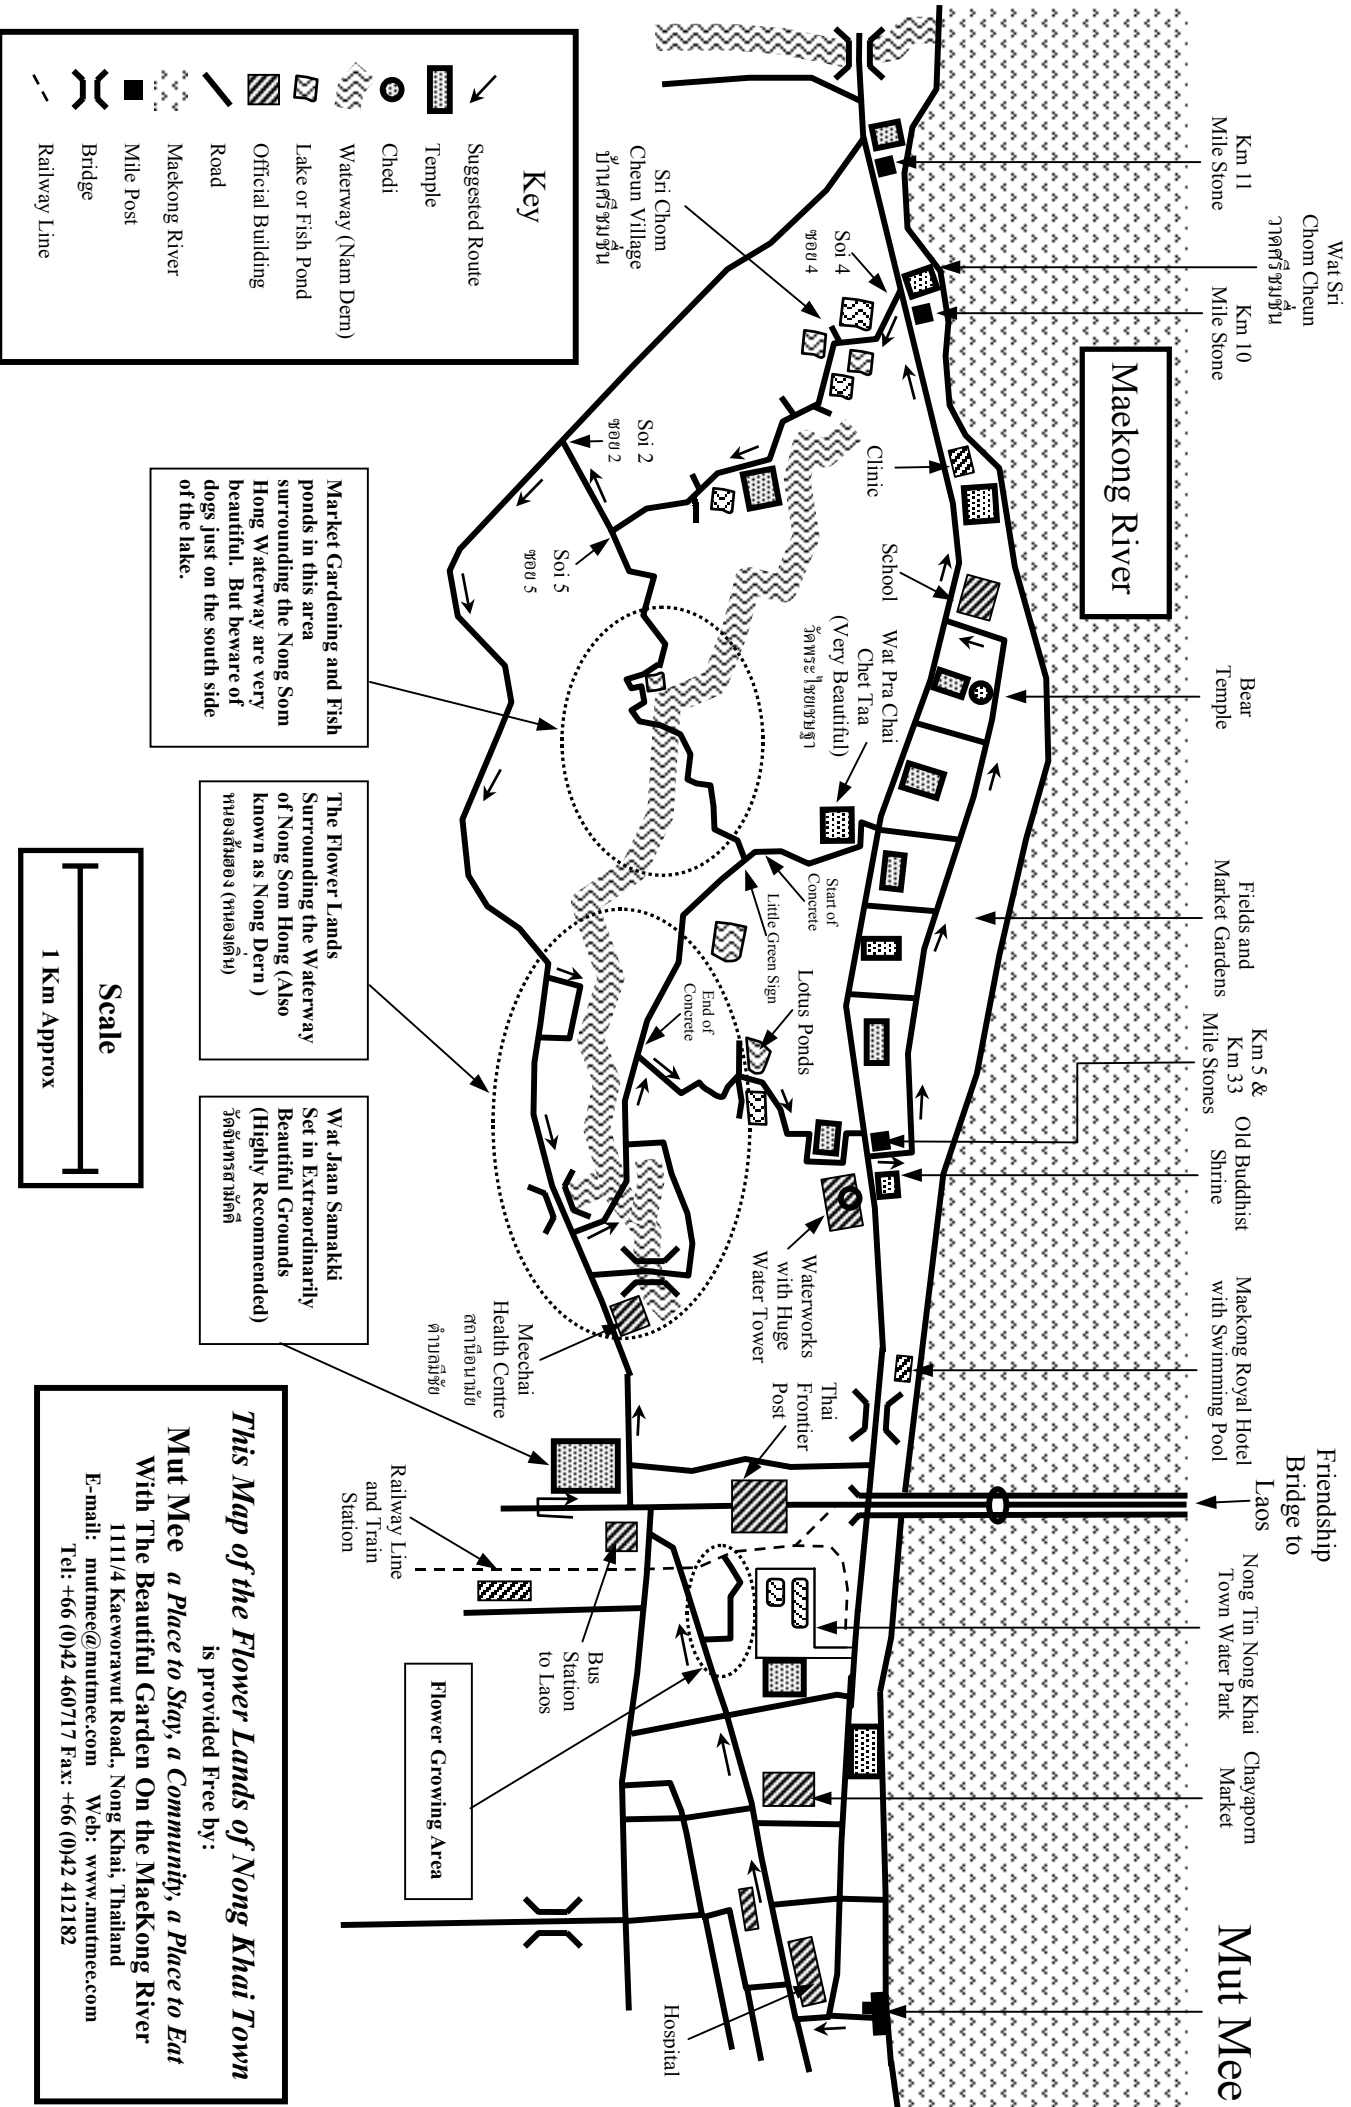

The Flower Lands, Wat Jaan Samakki & Along the River Bank

This Map of the Flower Lands of Nong Khai Town is provided Free by:

Mut Mee a Place to Stay, a Community, a Place to Eat
With The Beautiful Garden On the Maekong River